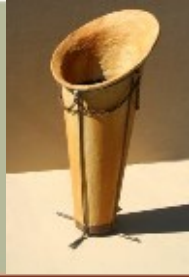

Jumbo Pots

Arum Pot Collection

FINISHES

Arum Pot Med
Painted Finish
Rust Paint

Arum Pot Med
Steel & Chain Finish
Rust Paint

SIZES , COLOURS & WEIGHTS

DESCRIPTION	DIMENSIONS	WEIGHT	CODE
Arum Pot XLrg	1445 [⊥] x 465 ^ø	90kg	J056
Arum Pot Med	1010 [⊥] x 420 ^ø	54kg	J058
Arum Pot XSml	830 [⊥] x 380 ^ø	31kg	J060

** Weights and Colours may vary*

COLOURS

RUST	RICH CREAM	CHOCBROWN	STRAWBERRY
BLACK RUST	MOSS	TERRACOTTA	RHINO

People with a Passion for Pots