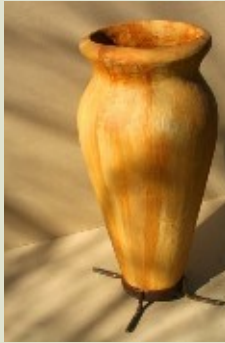

Jumbo Pots

Vase Collection

FINISHES

900 Vase
Painted Finish
Rust Paint

900 Vase
Slate Finish
Rust Paint

900 Vase
Steel & Chain
Finish
Rust Paint

900 Vase
Brass Standard
Finish
Rust Paint

900 Vase
Brass Exclusive
Finish
Rust Paint

SIZES , COLOURS & WEIGHTS

DESCRIPTION	DIMENSIONS	WEIGHT	CODE
Vase 1.9	1870 ^L x 505 ^e	102kg	J013
Vase 1.7	1655 ^L x 505 ^e	97kg	J014
Vase 1.4	1425 ^L x 505 ^e	78kg	J015
Vase 1.1	1095 ^L x 505 ^e	67kg	J016
Vase 900	980 ^L x 505 ^e	62kg	J017