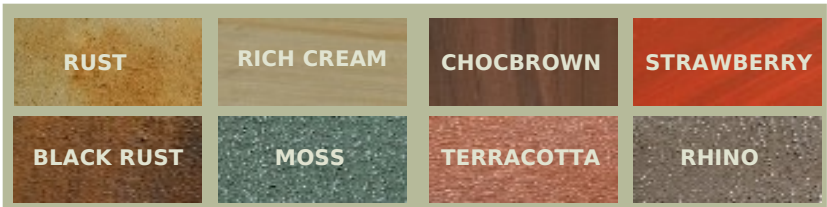

COLOURS

People with a Passion for Pots