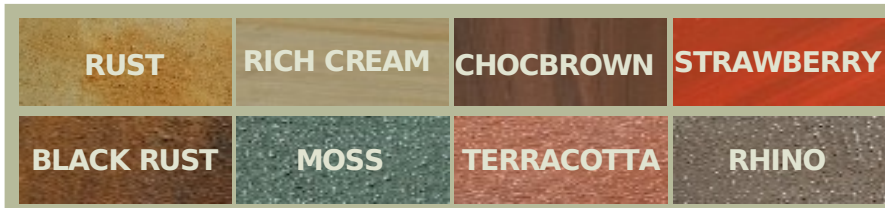

*Jumbo Pots*

*Phefu Pot  
Collection*

**SIZES , COLOURS & WEIGHTS**

DESCRIPTION	DIMENSIONS	WEIGHT	CODE
Phefu Pot Lrg	670 <sup>±</sup> x 445 <sup>ø</sup>	36kg	J150
Phefu Pot Med	560 <sup>±</sup> x 370 <sup>ø</sup>	22kg	J151
Phefu Pot Sml	460 <sup>±</sup> x 300 <sup>ø</sup>	14kg	J152

*\* Weights and Colours may vary*

**COLOURS**

**FINISHES**

**Phefu Pots, Painted Finish, Rust Colour**

*People with a Passion for Pots*