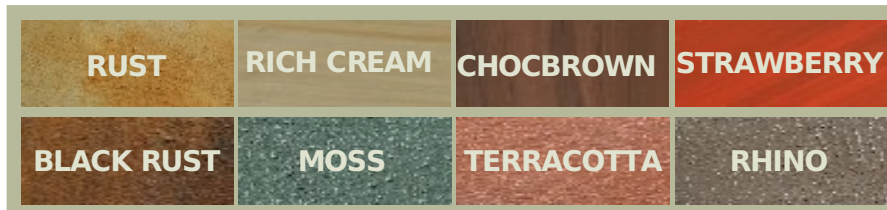

*Jumbo Pots*

*Rose  
Planter*

**SIZES , COLOURS & WEIGHTS**

DESCRIPTION	DIMENSIONS	WEIGHT	CODE
Rose Planter	450 <sup>L</sup> x 480 <sup>e</sup>	23kg	JBRP001

*\* Weights and Colours may vary*

**COLOURS**

**FINISHES**

Rose Planter  
Painted Finish  
Rich Cream Colour

Rose Planter  
Handles Finish  
Chocbrown Colour

*People with a Passion for Pots*