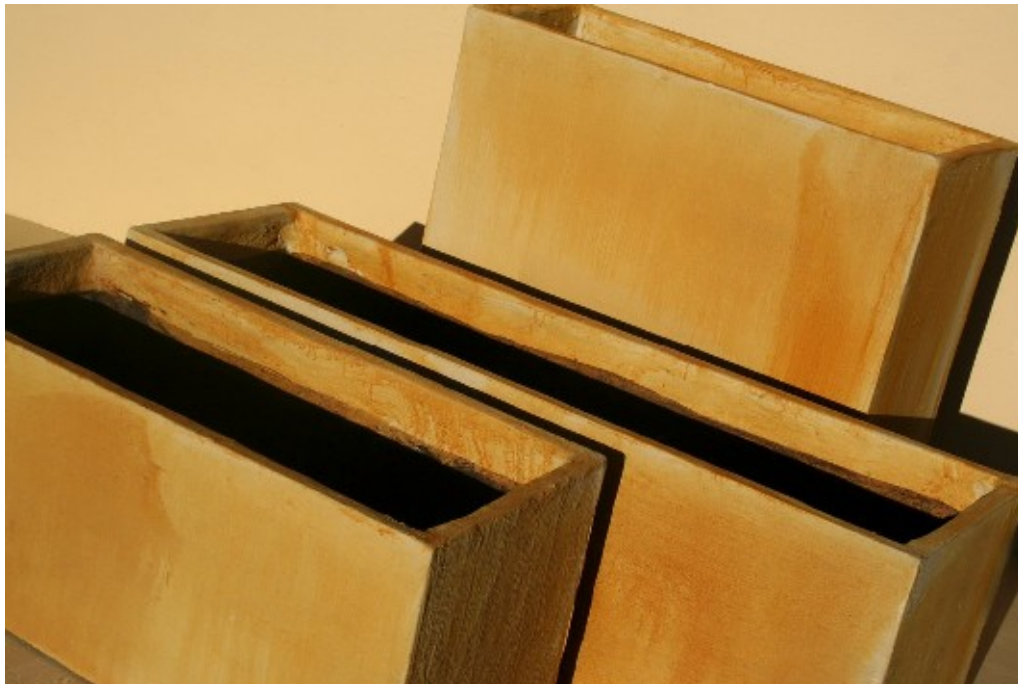

Window Boxes, Painted Finish, Rust Colour

People with a Passion for Pots

Tel: +27 12 259 0903 E - mail: info@jumbopots.com www.jumbopots.com